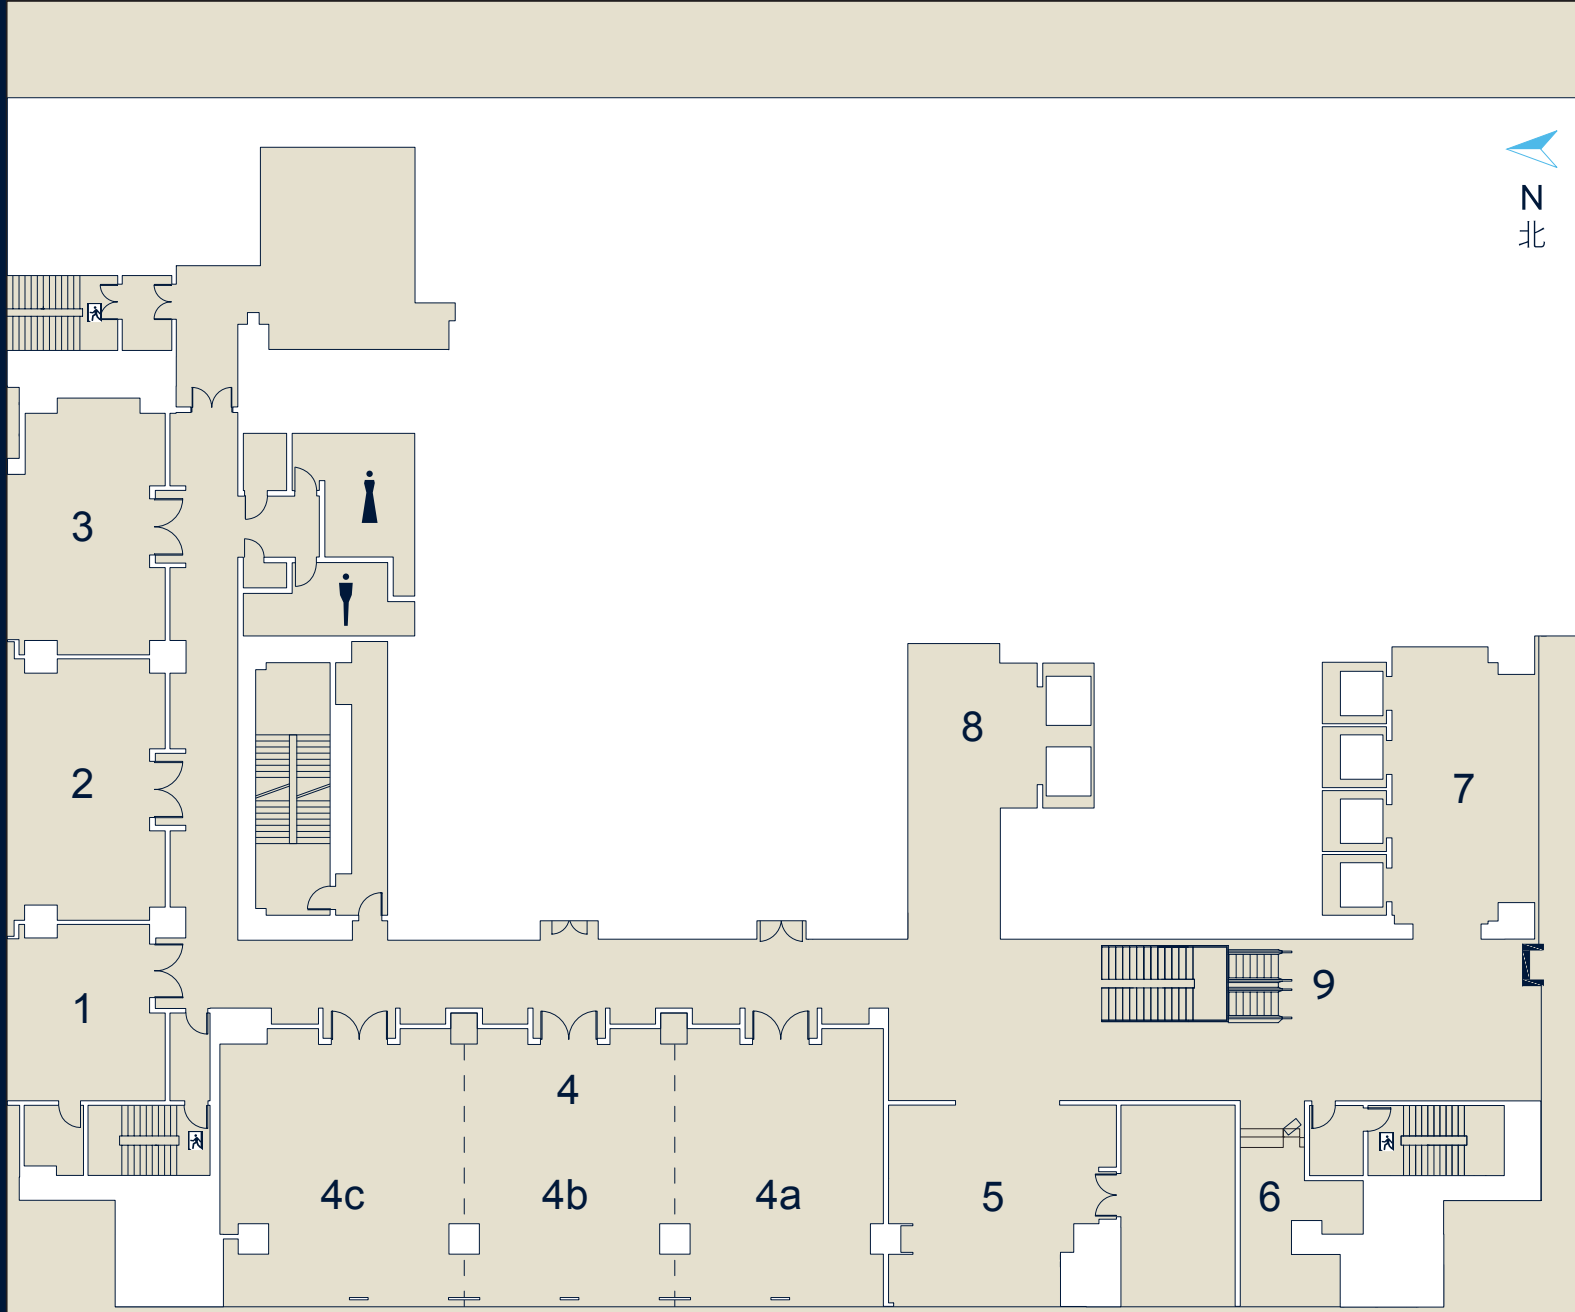

四楼平面示意图

4th Floor Plan

1 月季轩 6 Yue Ji Xuan 6

2 月季轩 8 Yue Ji Xuan 8

3 月季轩 9 Yue Ji Xuan 9

4 月季轩 Yue Ji Xuan Ballroom

4a 月季轩 1 Yue Ji Xuan 1

4b 月季轩 2 Yue Ji Xuan 2

4c 月季轩 3 Yue Ji Xuan 3

5 商务中心 Business Centre

6 衣帽间 Cloak Room

7 客用电梯厅 Guest Lift Lobby

8 客用电梯厅 Guest Lift Lobby

9 楼梯 Stairs